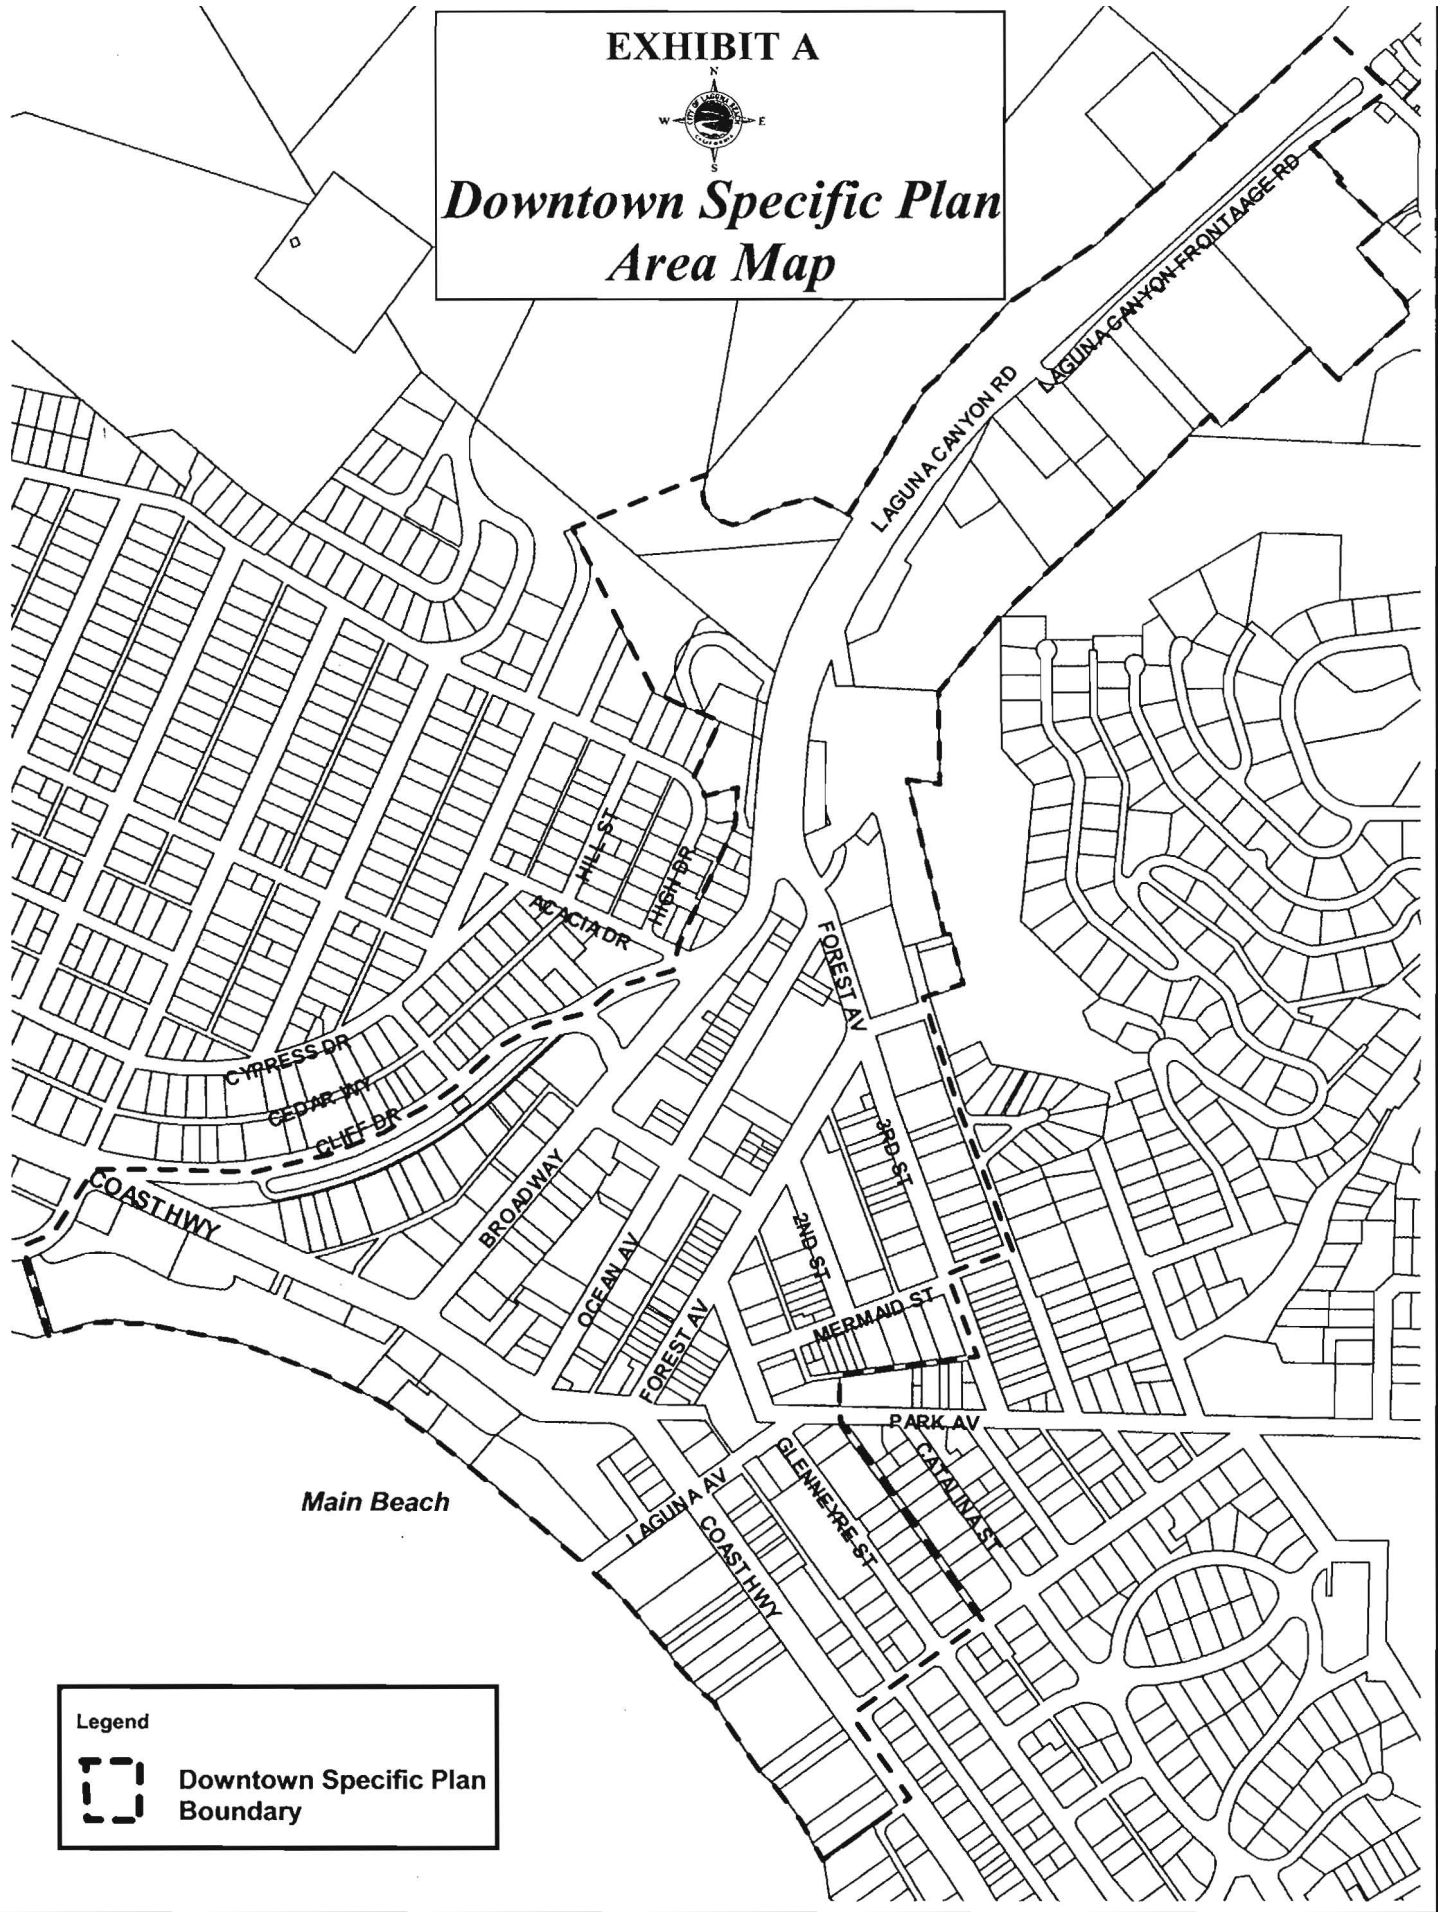

LAGUNA BEACH DOWNTOWN SPECIFIC PLAN

EXHIBIT A

*Downtown Specific Plan
Area Map*

Legend

 Downtown Specific Plan Boundary

EXHIBIT B

100-Year Floodplain

Downtown Specific Plan

Land Use Districts

Legend

- Downtown Specific Plan Boundary
- Civic Art
- CBD-1 (Resident-Serving)
- CBD-2 (Downtown-Commercial)
- CBD Visitor Commercial
- CBD Office
- CBD Multiple-Family District
- CBD Public Parks
- CBD Central Bluffs