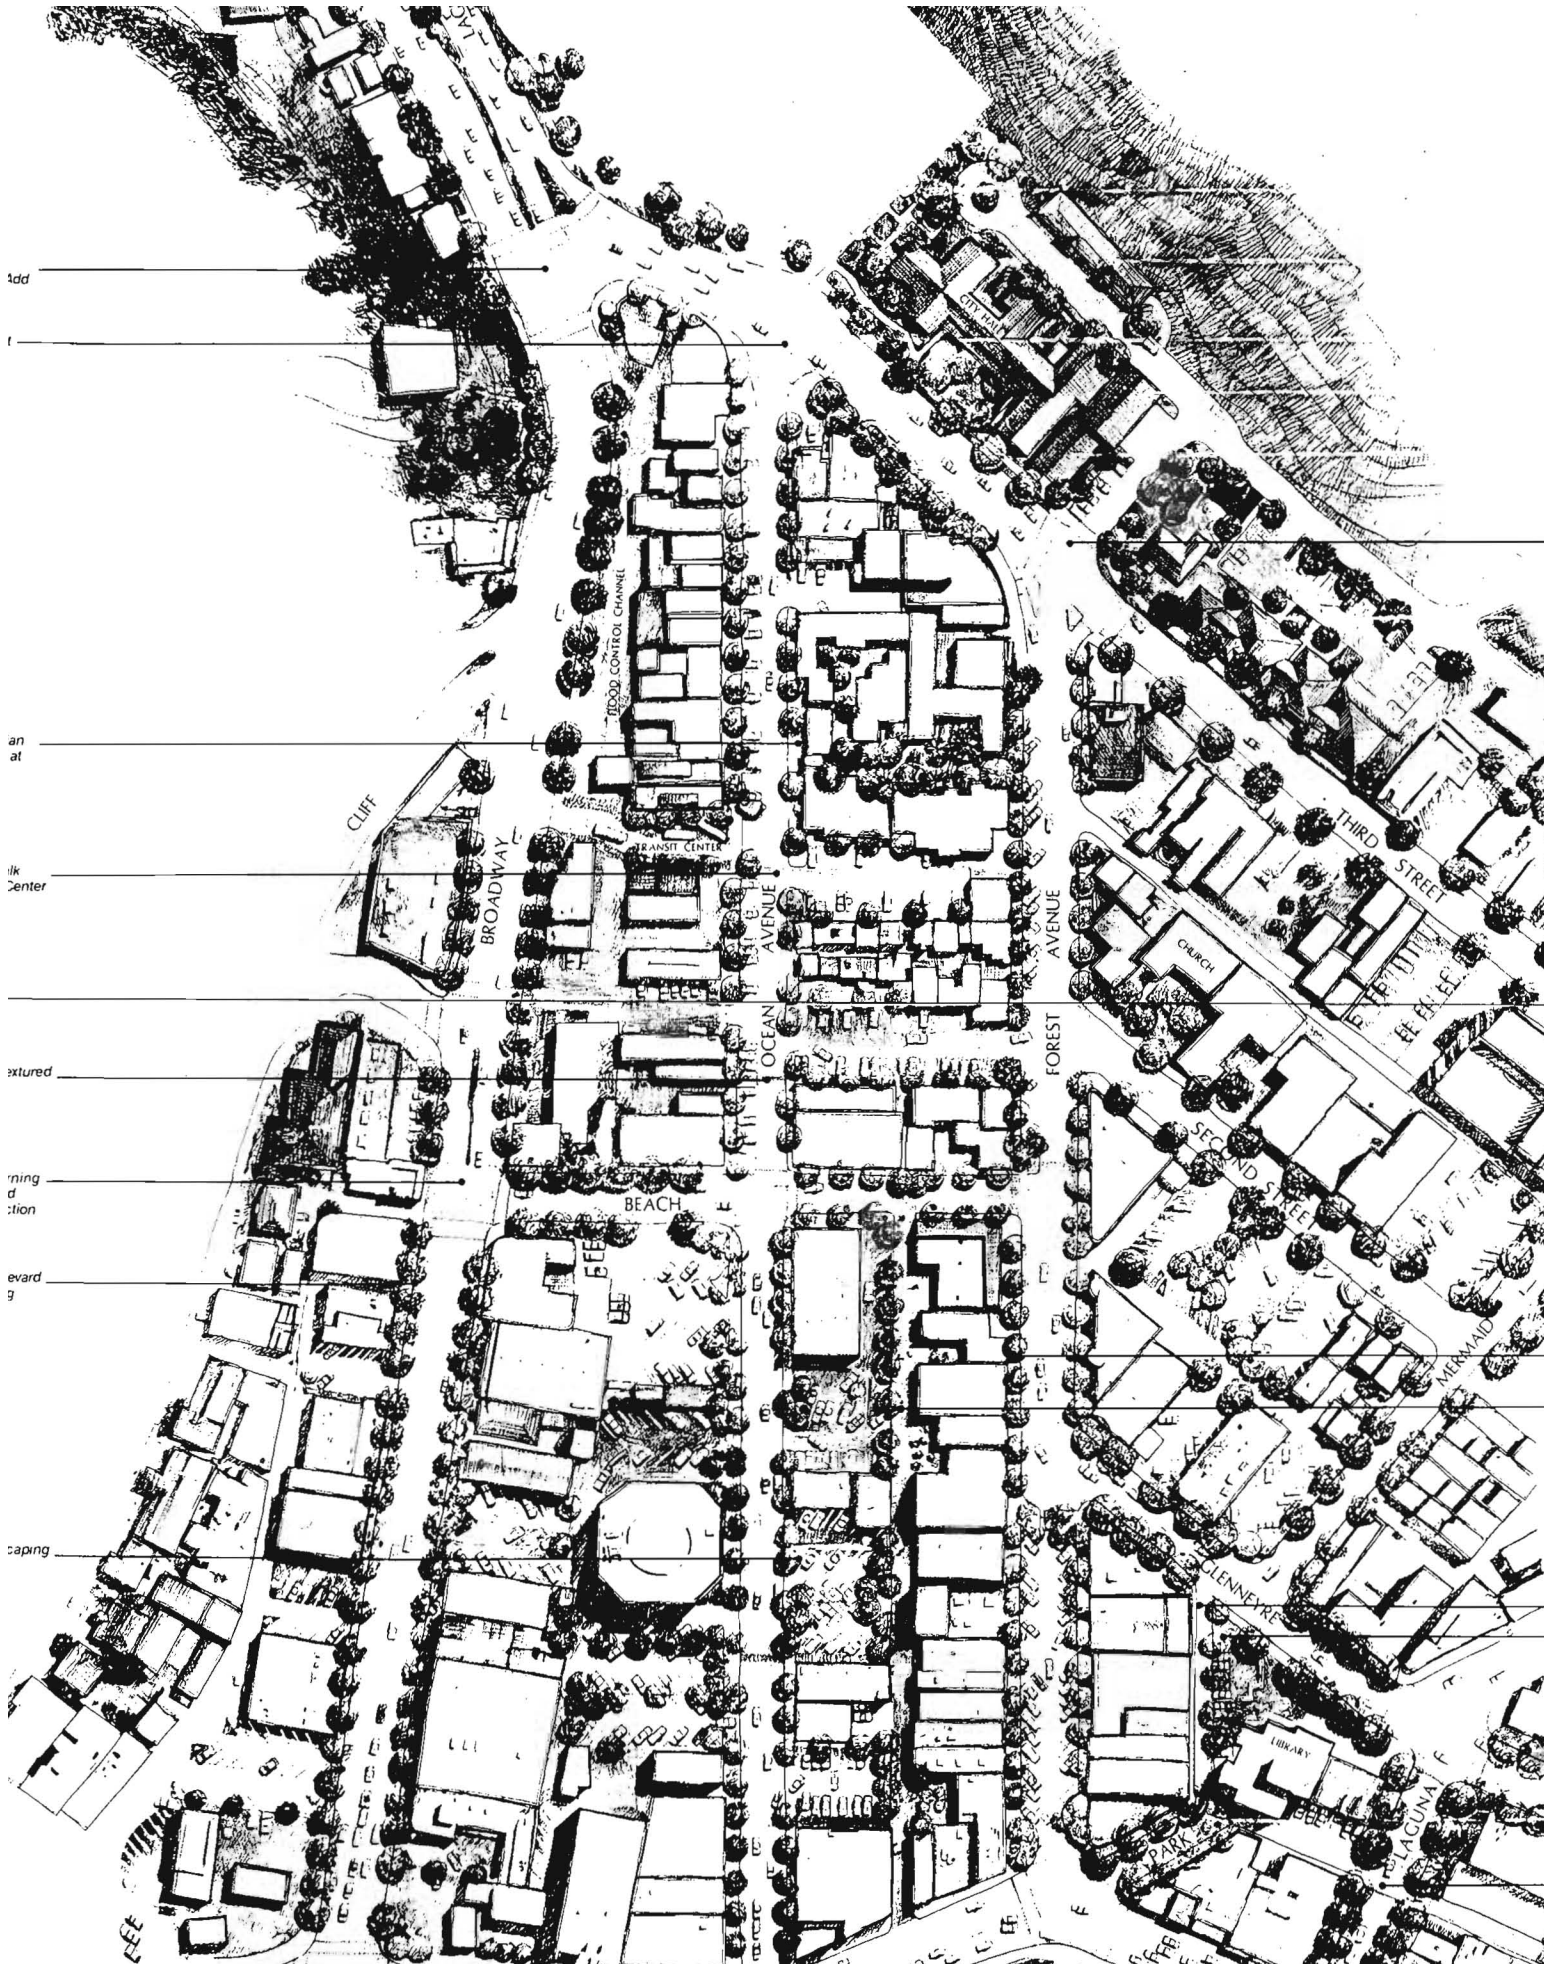

LAGUNA BEACH DOWNTOWN SPECIFIC PLAN

EXHIBIT A

*Downtown Specific Plan
Area Map*

Legend

 Downtown Specific Plan Boundary

EXHIBIT B

100-Year Floodplain

Downtown Specific Plan

Land Use Districts

Legend

- Downtown Specific Plan Boundary
- Civic Art
- CBD-1 (Resident-Serving)
- CBD-2 (Downtown-Commercial)
- CBD Visitor Commercial
- CBD Office
- CBD Multiple-Family District
- CBD Public Parks
- CBD Central Bluffs