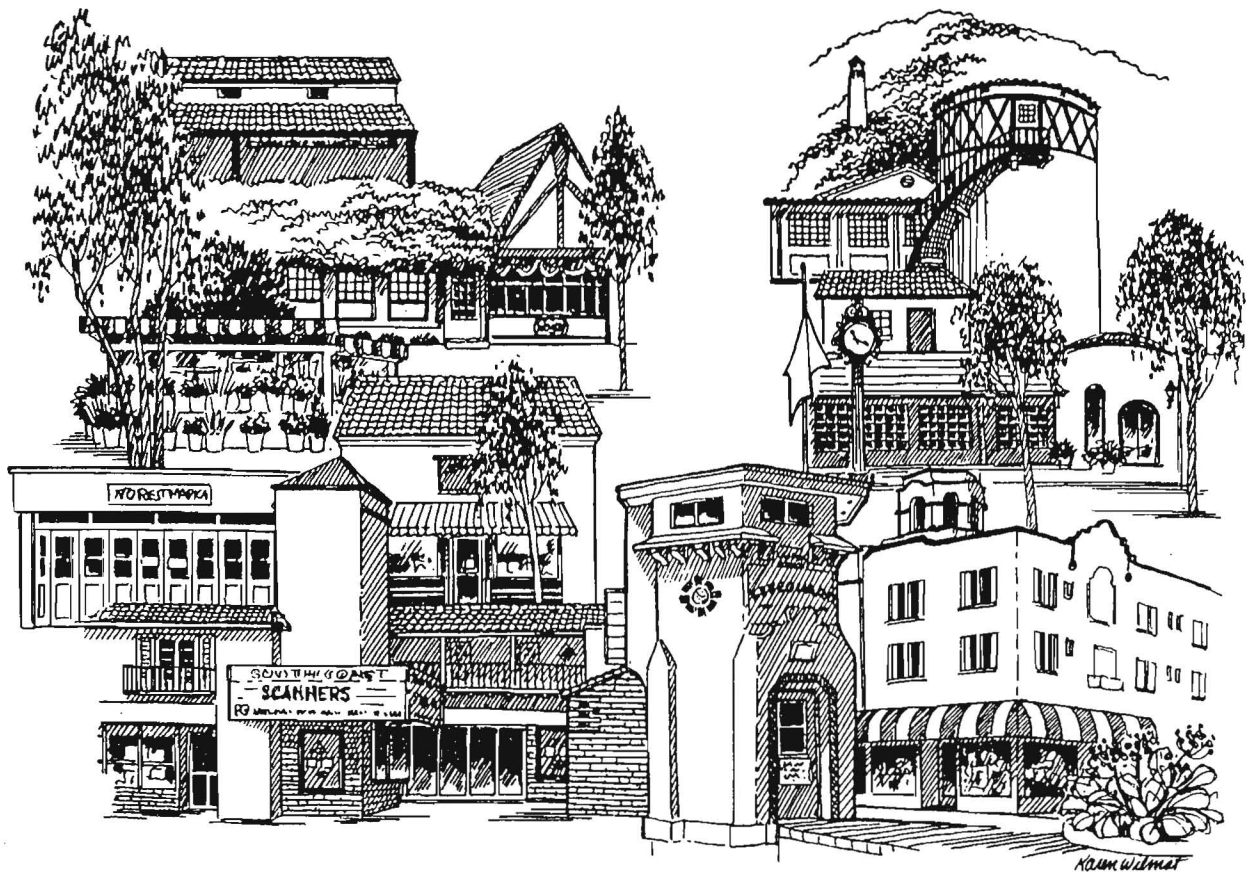

LAGUNA BEACH DOWNTOWN SPECIFIC PLAN

EXHIBIT A

*Downtown Specific Plan
Area Map*

Legend

 Downtown Specific Plan Boundary

EXHIBIT B

100-Year Floodplain

Downtown Specific Plan

Land Use Districts

Legend

- Downtown Specific Plan Boundary
- Civic Art
- CBD-1 (Resident-Serving)
- CBD-2 (Downtown-Commercial)
- CBD Visitor Commercial
- CBD Office
- CBD Multiple-Family District
- CBD Public Parks
- CBD Central Bluffs