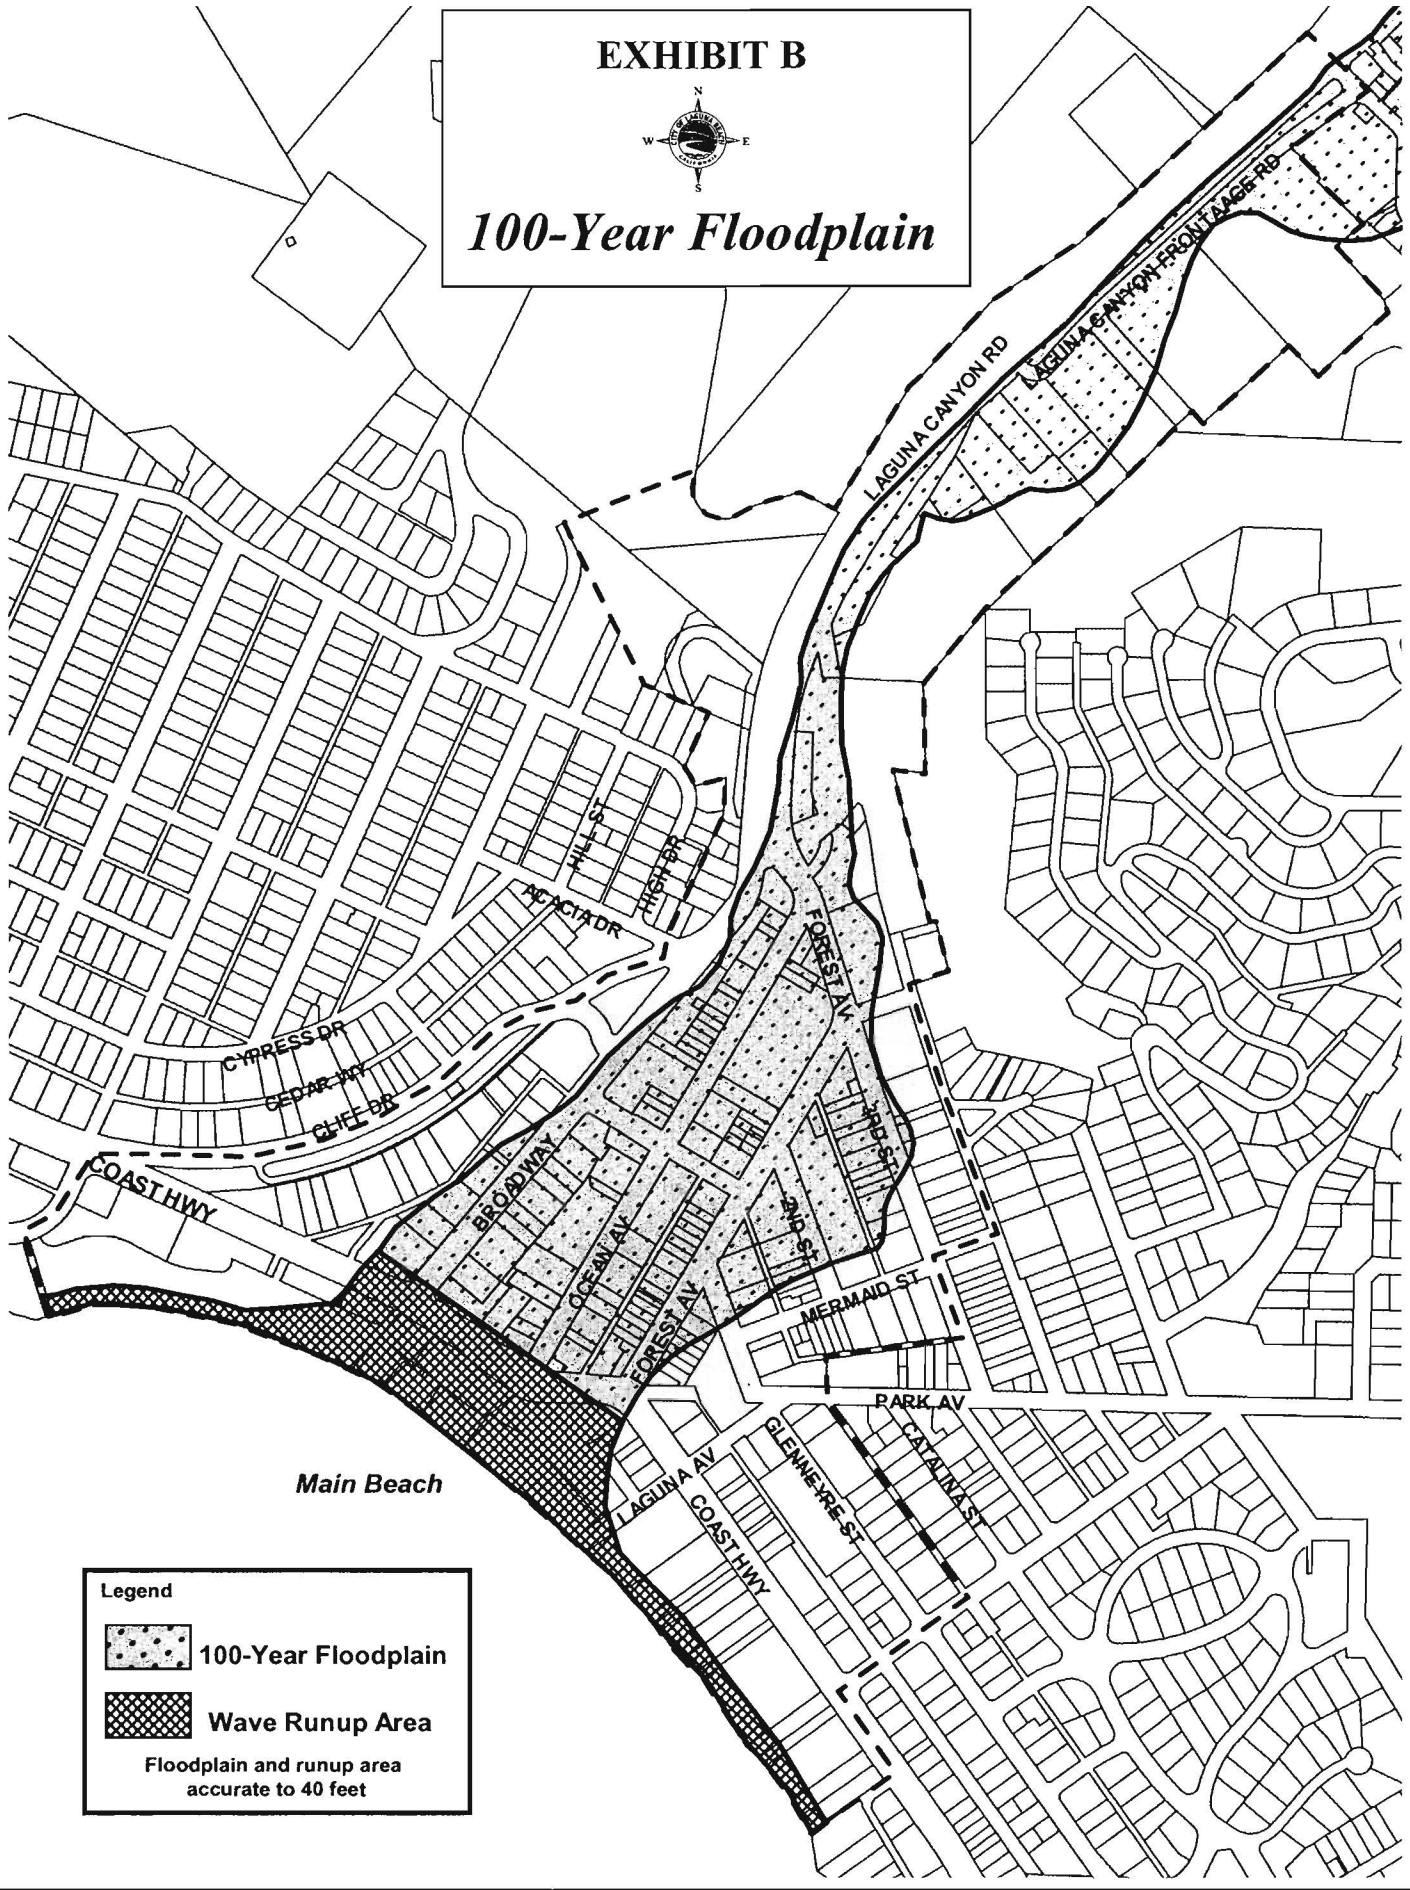

LAGUNA BEACH DOWNTOWN SPECIFIC PLAN

EXHIBIT A

*Downtown Specific Plan
Area Map*

Legend

 Downtown Specific Plan Boundary

EXHIBIT B

100-Year Floodplain

Downtown Specific Plan

Land Use Districts

Legend

- Downtown Specific Plan Boundary
- Civic Art
- CBD-1 (Resident-Serving)
- CBD-2 (Downtown-Commercial)
- CBD Visitor Commercial
- CBD Office
- CBD Multiple-Family District
- CBD Public Parks
- CBD Central Bluffs