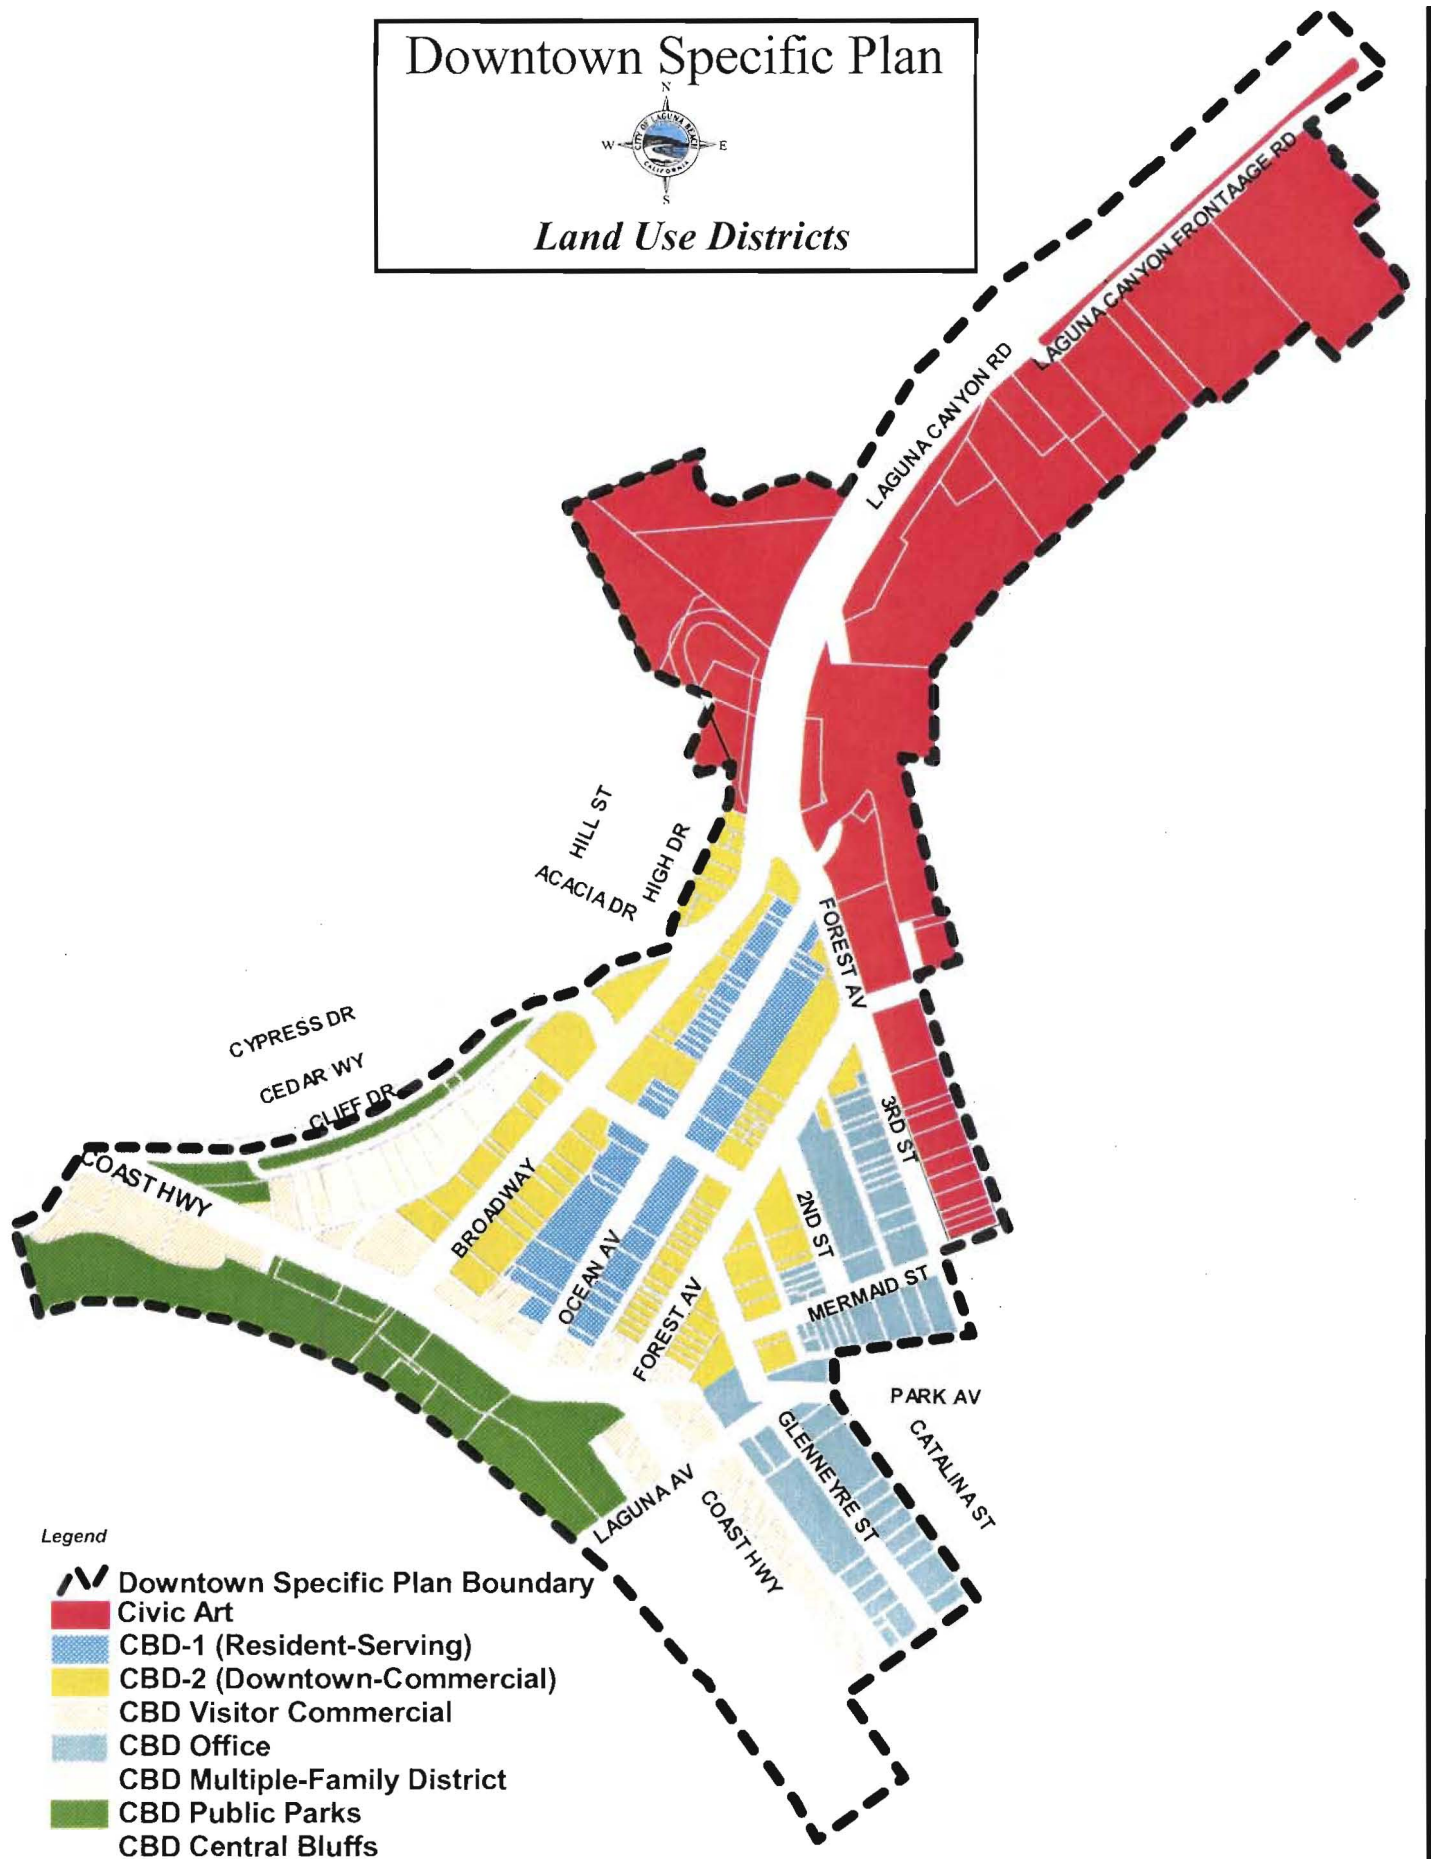

LAGUNA BEACH DOWNTOWN SPECIFIC PLAN

EXHIBIT A

*Downtown Specific Plan
Area Map*

Legend

 Downtown Specific Plan Boundary

EXHIBIT B

100-Year Floodplain

Downtown Specific Plan

Land Use Districts

Legend

- Downtown Specific Plan Boundary
- Civic Art
- CBD-1 (Resident-Serving)
- CBD-2 (Downtown-Commercial)
- CBD Visitor Commercial
- CBD Office
- CBD Multiple-Family District
- CBD Public Parks
- CBD Central Bluffs